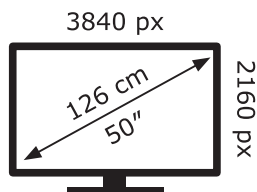

ENERG ⚡

LG Electronics

50UQ75003LF

70 kWh/1000h

ABCDEF**G**

101 kWh/1000h

2019/2013